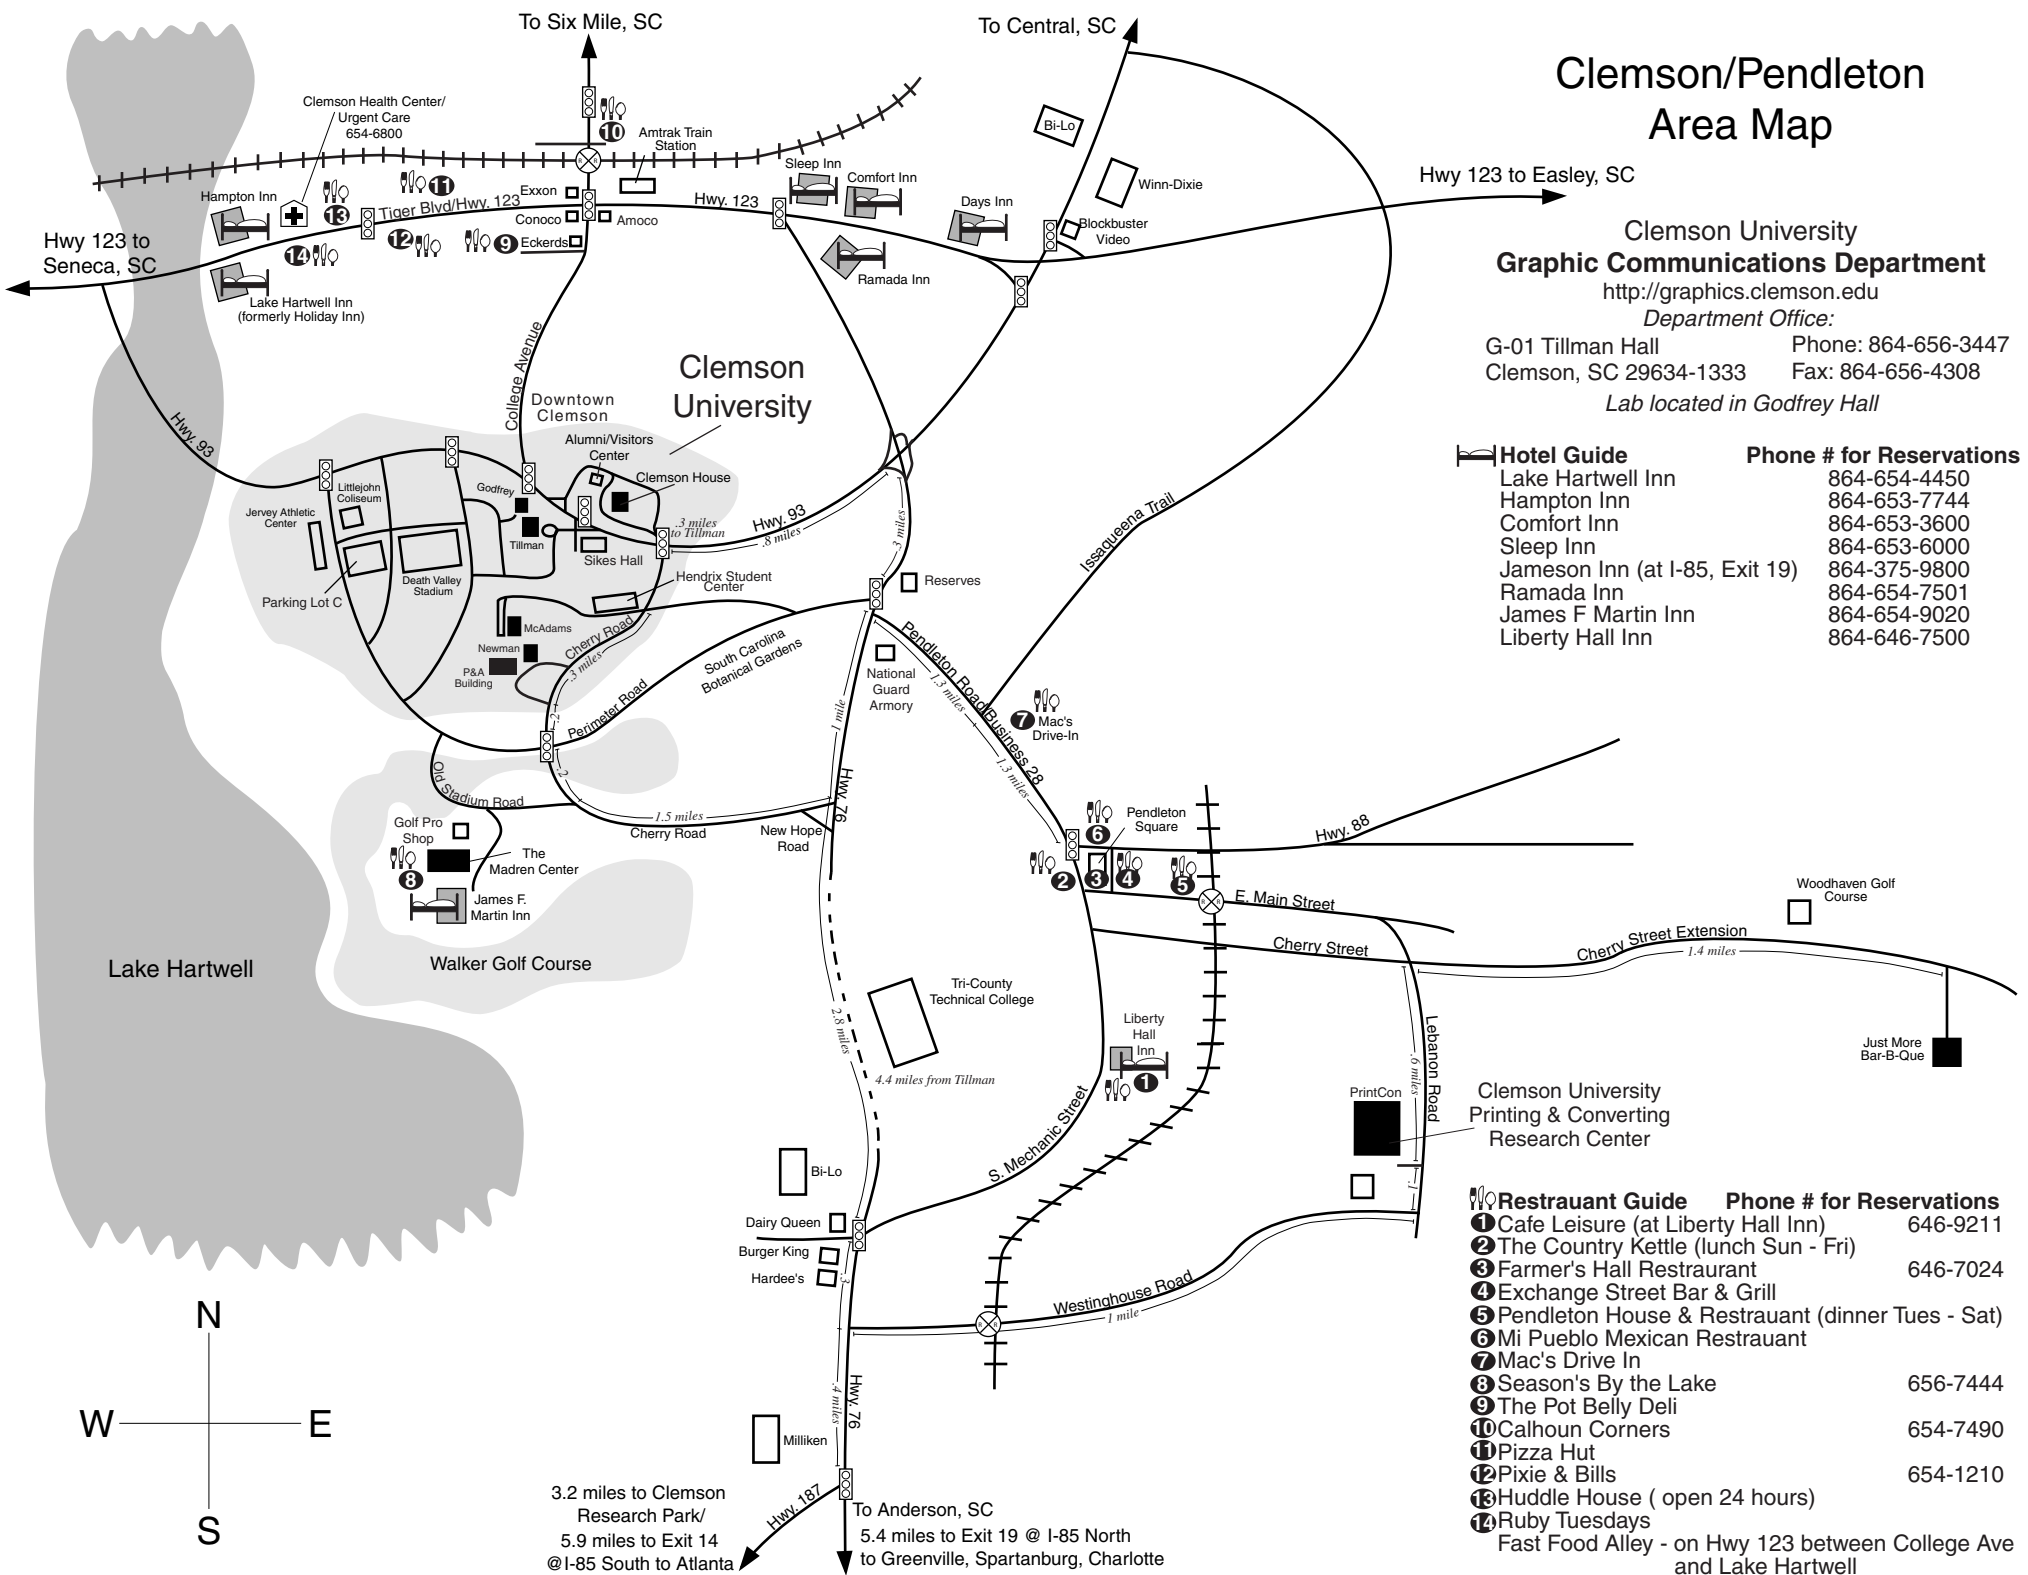

Clemson/Pendleton Area Map

Clemson University
Graphic Communications Department
<http://graphics.clemson.edu>
Department Office:
G-01 Tillman Hall Phone: 864-656-3447
Clemson, SC 29634-1333 Fax: 864-656-4308
Lab located in Godfrey Hall

Hotel Guide	Phone # for Reservations
Lake Hartwell Inn	864-654-4450
Hampton Inn	864-653-7744
Comfort Inn	864-653-3600
Sleep Inn	864-653-6000
Jameson Inn (at I-85, Exit 19)	864-375-9800
Ramada Inn	864-654-7501
James F. Martin Inn	864-654-9020
Liberty Hall Inn	864-646-7500

Restaurant Guide	Phone # for Reservations
1 Cafe Leisure (at Liberty Hall Inn)	646-9211
2 The Country Kettle (lunch Sun - Fri)	
3 Farmer's Hall Restaurant	646-7024
4 Exchange Street Bar & Grill	
5 Pendleton House & Restaurant (dinner Tues - Sat)	
6 Mi Pueblo Mexican Restaurant	
7 Mac's Drive In	
8 Season's By the Lake	656-7444
9 The Pot Belly Deli	
10 Calhoun Corners	654-7490
11 Pizza Hut	
12 Pixie & Bills	654-1210
13 Huddle House (open 24 hours)	
14 Ruby Tuesdays	
Fast Food Alley - on Hwy 123 between College Ave and Lake Hartwell